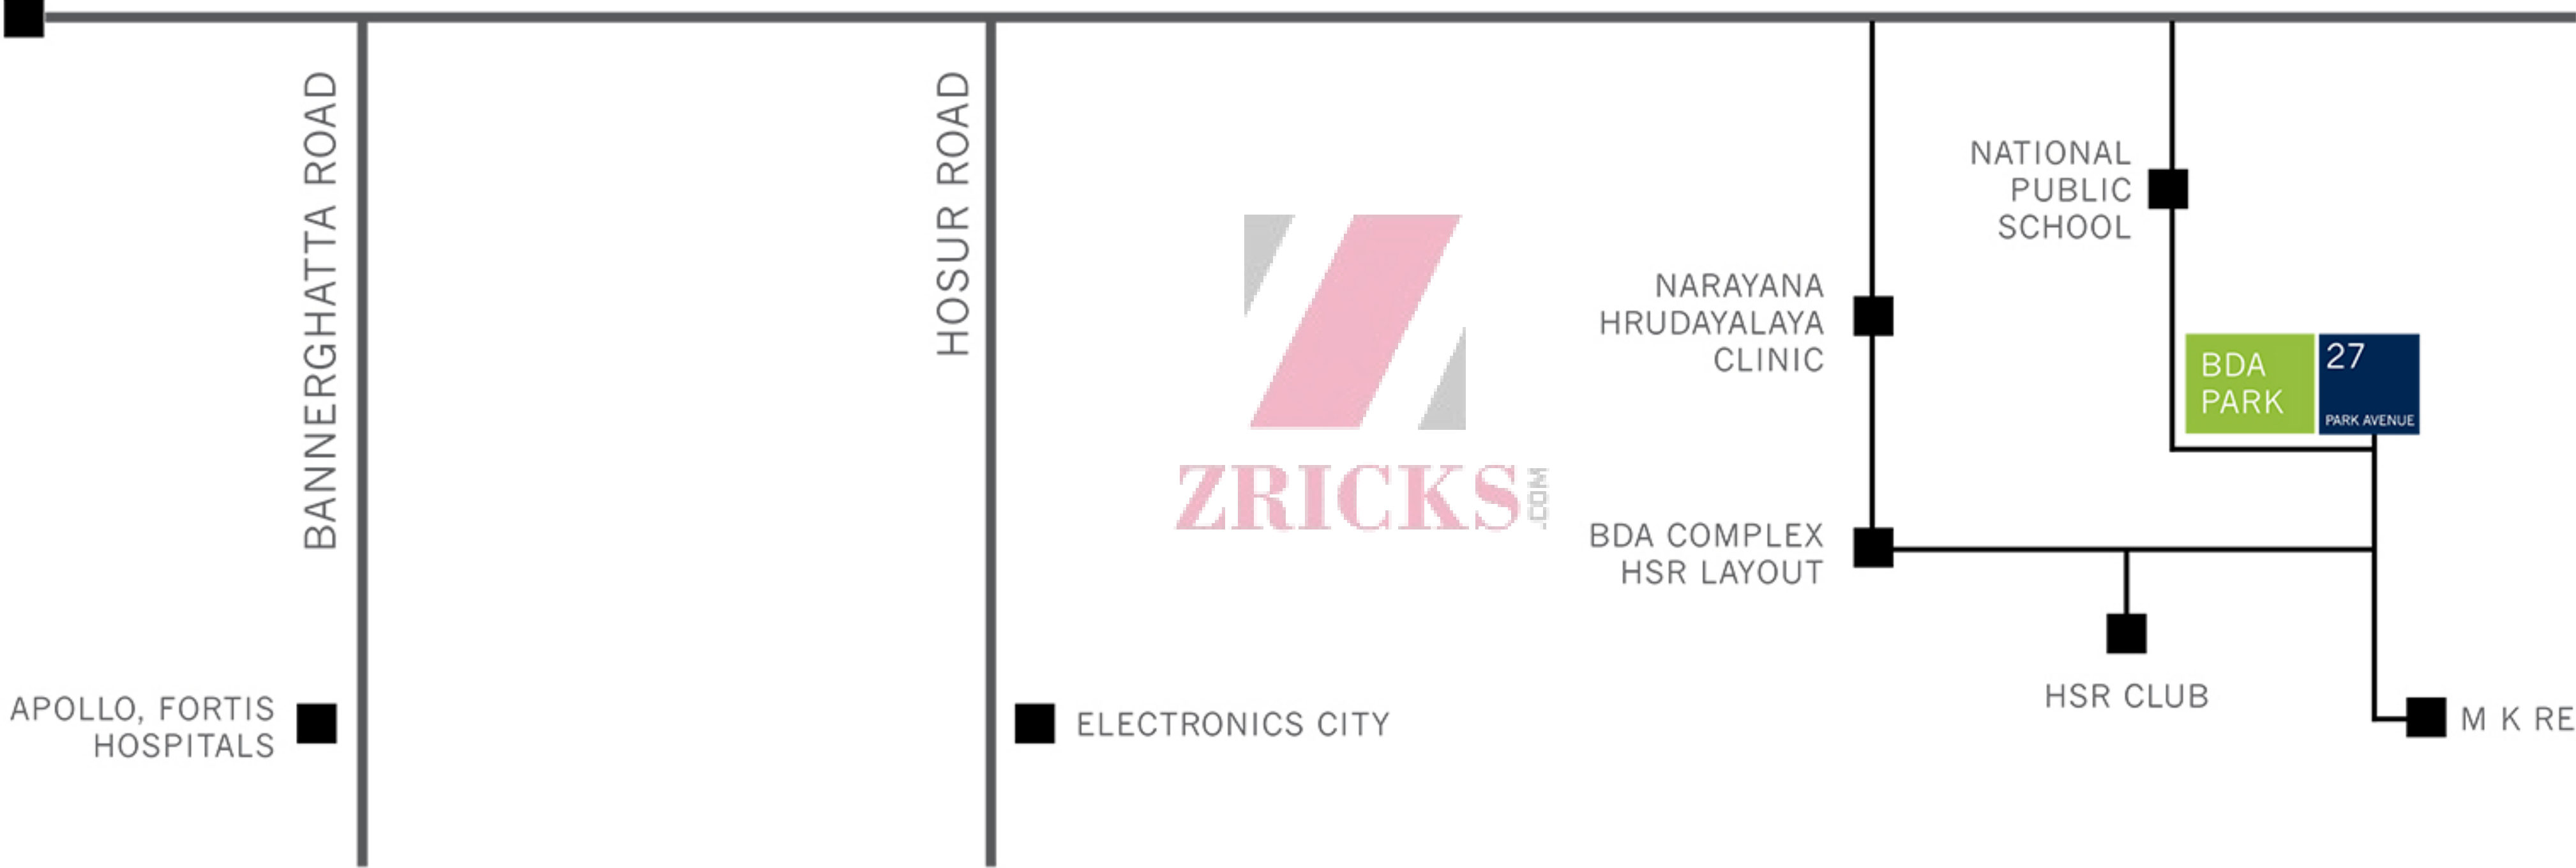

27 Park Avenue - Aerial View

ERICKS

OUTER RING ROAD

BANNERGHATTA ROAD

HOSUR ROAD

NARAYANA HRUDAYALAYA CLINIC

NATIONAL PUBLIC SCHOOL

BDA PARK 27 PARK AVENUE

BDA COMPLEX HSR LAYOUT

HSR CLUB

M K RETAIL

APOLLO, FORTIS HOSPITALS

ELECTRONICS CITY

Residential Area

13 th Cross Road (60 ft Road)

11 th 'A' Cross (40 Ft Road)

Residential Area

Main Entry

24 th Main Road (60 ft Road)

# Park

24th Main Road